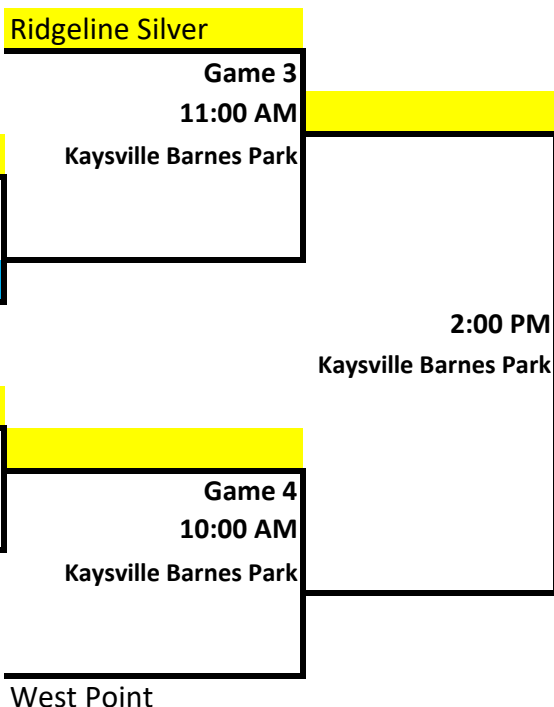

**2021 WFFL Octoberfest - JR. Bantam Division
Kaysville Barnes Park and Layton High School**

Top Highlighted Team is Home Team and Will Occupy West Sideline and provide a 3-person chain crew

Visiting Team will occupy East Sideline

- * WFFL football rules will be in effect.
- * Each game will be 2 - 12 minute halves
- * Two timeouts per half will be allowed.

Loser of Game 2
1:00 PM
Kaysville Barnes Park

Loser of Game 3

Loser of Game 1
12:00 PM
Kaysville Barnes Park

Loser of Game 4

**Losers Bracket Games Will End In A Tie
No Lights at Park**