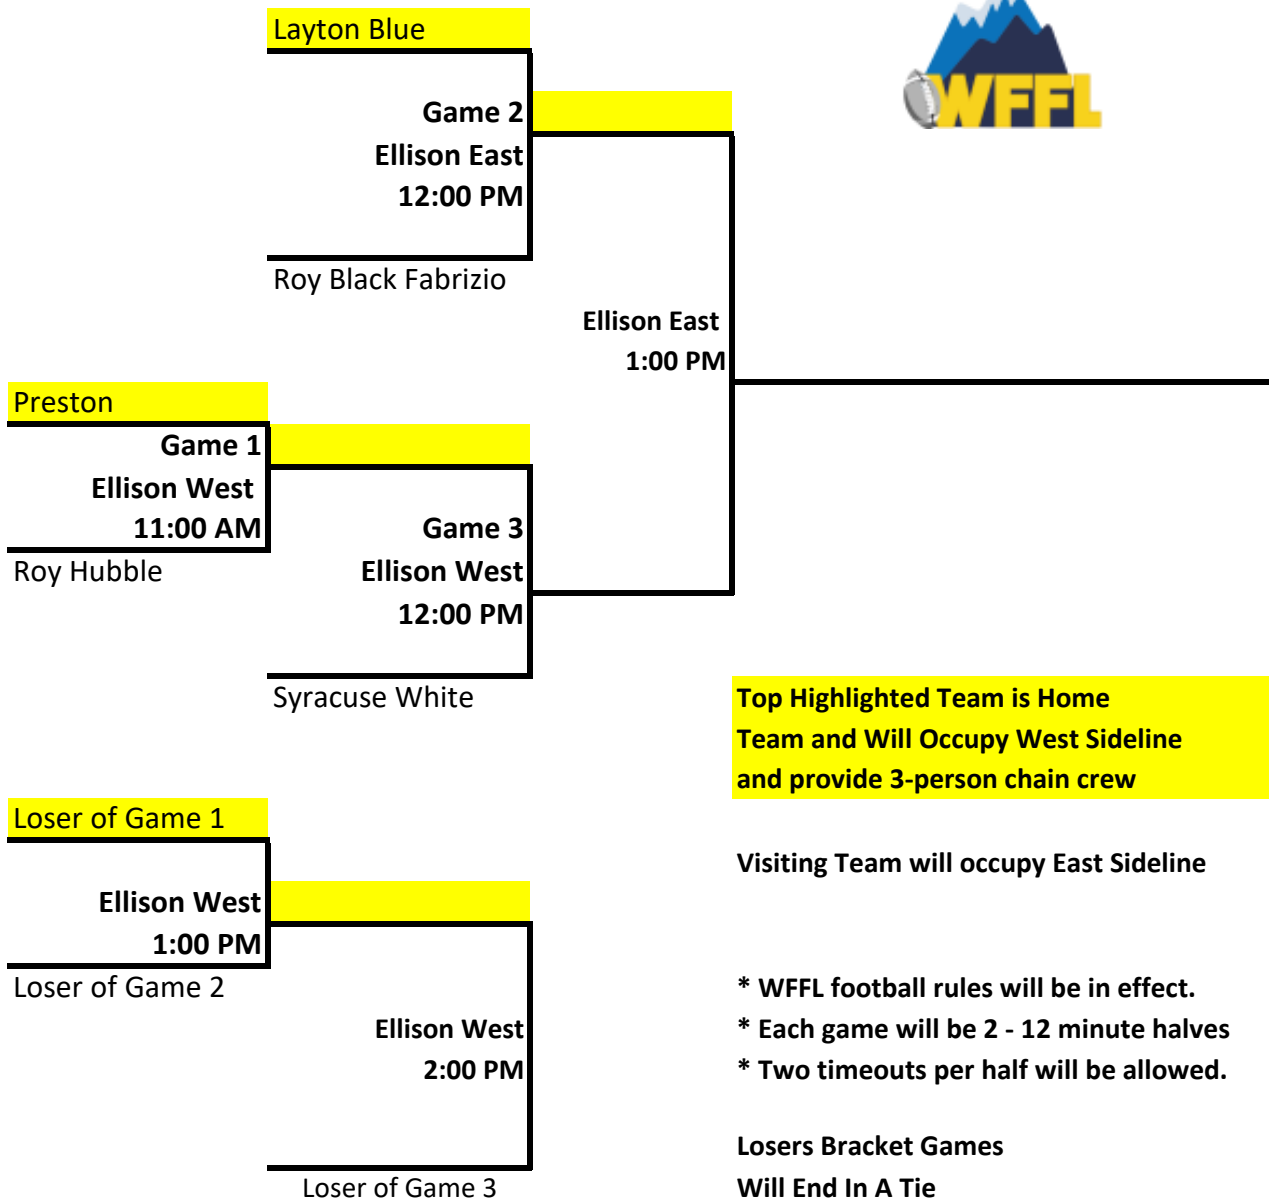

WFFL Octoberfest - Mitey Mite National
Layton City Ellison Park - 700 North 2200 West Layton, UT 84041

Top Highlighted Team is Home Team and Will Occupy West Sideline and provide 3-person chain crew

Visiting Team will occupy East Sideline

- * WFFL football rules will be in effect.
- * Each game will be 2 - 12 minute halves
- * Two timeouts per half will be allowed.

**Losers Bracket Games Will End In A Tie
 No Lights at Park**