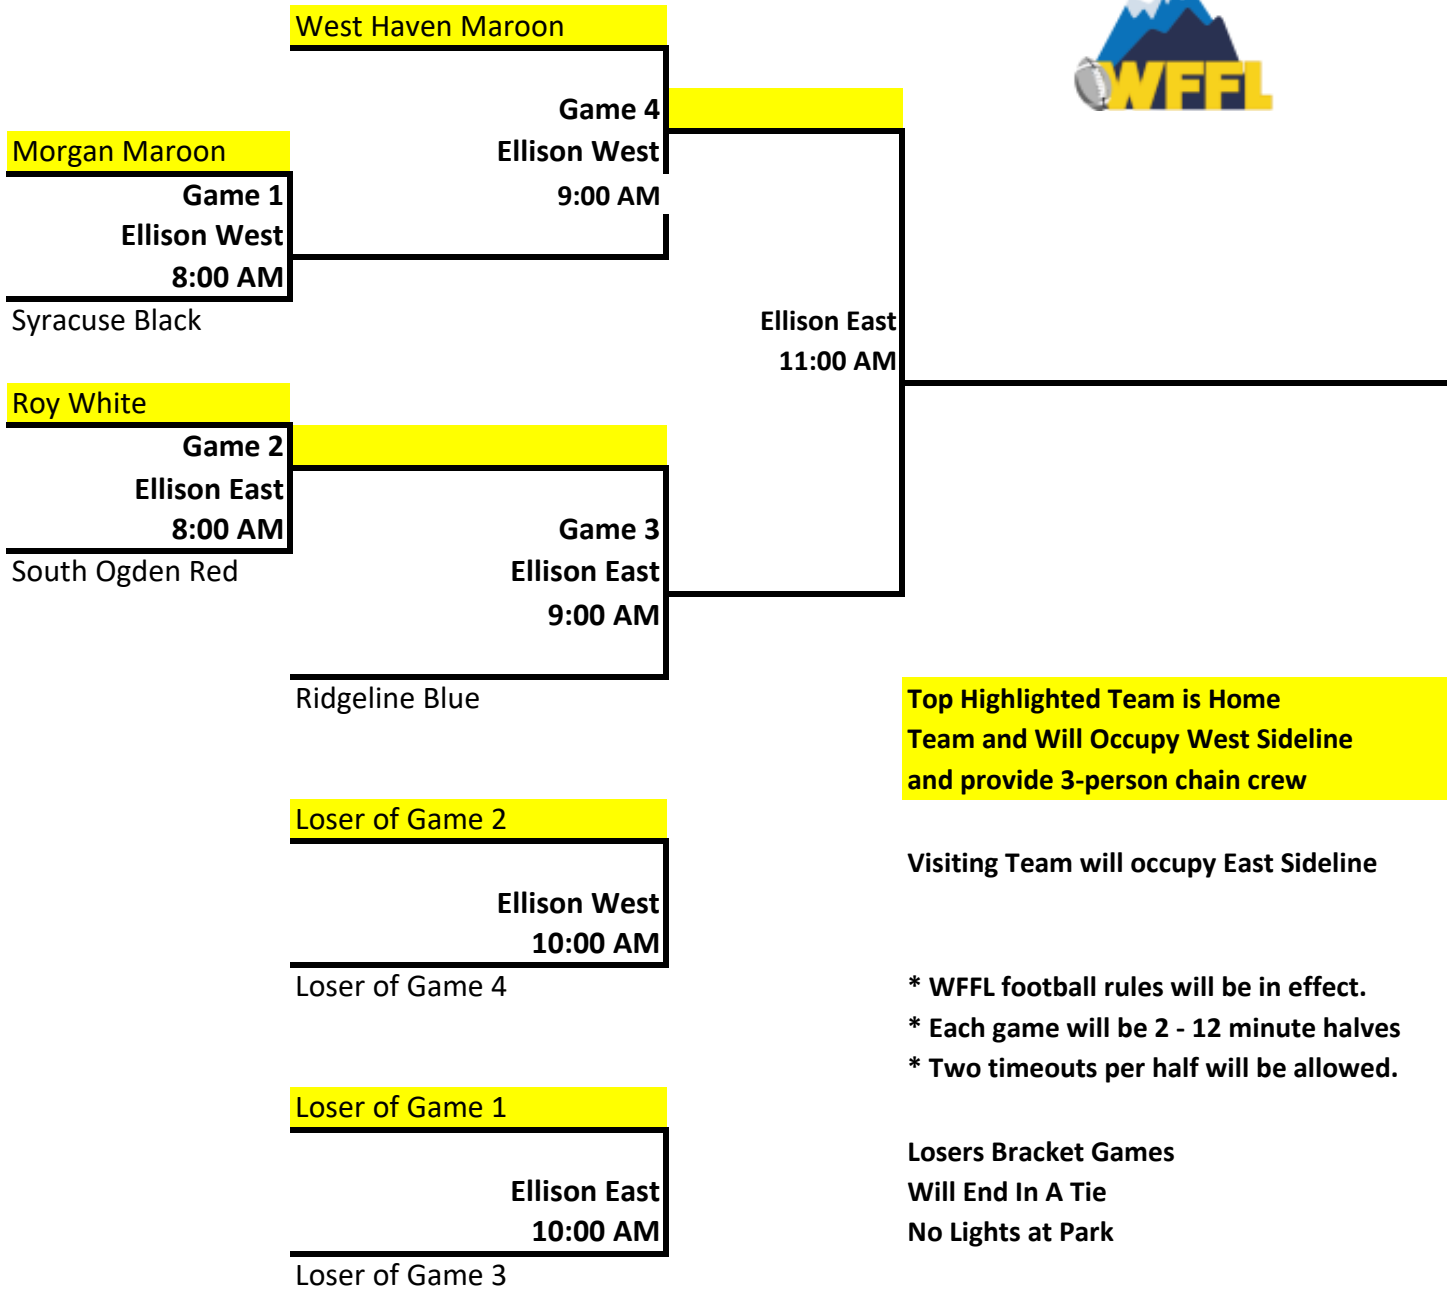

WFFL Octoberfest - JR. MITE - Stripes Division
Layton City Ellison Park 700 N 2200 W, Layton, UT 84041

Top Highlighted Team is Home Team and Will Occupy West Sideline and provide 3-person chain crew

Visiting Team will occupy East Sideline

- * WFFL football rules will be in effect.
- * Each game will be 2 - 12 minute halves
- * Two timeouts per half will be allowed.

**Losers Bracket Games Will End In A Tie
 No Lights at Park**